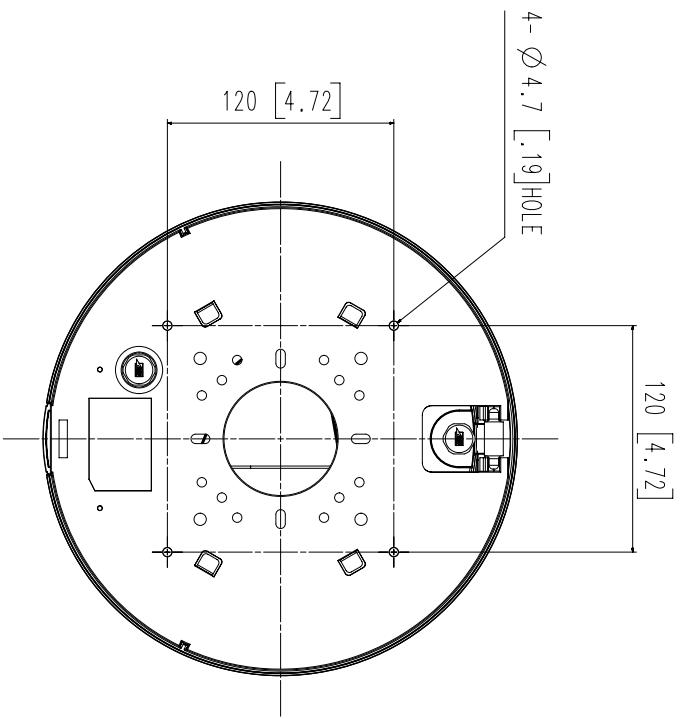

Video Compression	H.265/H.264: Main/Baseline/High, MJPEG
Smart Codec	Manual(5ea area), WiseStream II
Bitrate Control	H.264/H.265: CBR or VBR MJPEG: VBR
Streaming	Unicast(20 users) / Multicast Multiple streaming(Up to 10 profiles)
Protocol	IPv4, IPv6, TCP/IP, UDP/IP, RTP(UDP), RTP(TCP), RTCP,RTSP, NTP, HTTP, HTTPS, SSL/TLS, DHCP, FTP, SMTP, ICMP, IGMP, SNMPv1/v2c/v3(MIB-2), ARP, DNS, DDNS, QoS, PIM-SM, UPnP, Bonjour, LLDP, SRTp
Security	HTTPS(SSL) Login Authentication Digest Login Authentication IP Address Filtering User access log 802.1X Authentication(EAP-TLS, EAP-LEAP) Device Certificate(Hanwha Techwin Root CA)
Application Programming Interface	ONVIF Profile S/G/T SUNAPI(HTTP API)
General	
Webpage Language	English, Korean, Chinese, French, Italian, Spanish, German, Japanese, Russian, Swedish,, Portuguese, Czech, Polish, Turkish, Dutch, Hungarian, Greek
Edge Storage	Micro SD/SDHC/SDXC 2 slot (Maximum 256Gb x 2)
Environmental & Electrical	
Operating Temperature / Humidity	-40°C~+55°C(-40°F~+131°F) / Less than 95% RH(Non condensing) *Start up should be above at -35°C
Storage Temperature / Humidity	-50°C~+60°C(-58°F~+140°F) / Less than 90% RH
Certification	IP66, IK10, NEMA4X
Input Voltage	PoE+IEEE802.3at
Power Consumption	Typical: 8.2W, Maximum: 16.5W
Mechanical	
Color / Material	White / Aluminum
RAL Code	RAL9003
Product dimensions / weight	Ø251x116.5mm / 3Kg
DORI (EN62676-4 standard)	
Detect (25PPM/ 8PPF)	Wide: 28.4m(11.18ft) / Tele: 71.8m(28.27ft)
Observe (63PPM/ 19PPF)	Wide: 11.4m(4.49ft) / Tele: 28.7m(11.30ft)
Recognize (125PPM/ 38PPF)	Wide: 5.7m(2.24ft) / Tele: 14.4m(5.67ft)
Identify (250PPM/ 76PPF)	Wide: 2.8m(1.10ft) / Tele: 7.8m(3.07ft)

No.	MODEL NAME	DATE
1	PWM-9084QZ	'19.09.24
2	PWM-8082VT	'20.11.05
Unit:mm [inch]	SCALE: 1/1	