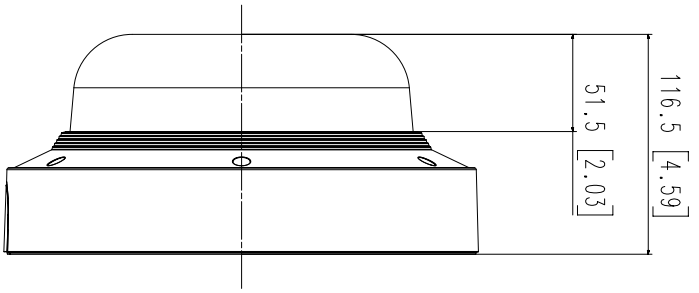

No.	MODEL NAME	DATE
1	PWM-9084QZ	'19.09.24
2	PWM-8082VT	'20.11.05
Unit:mm [inch]	SCALE: 1/1