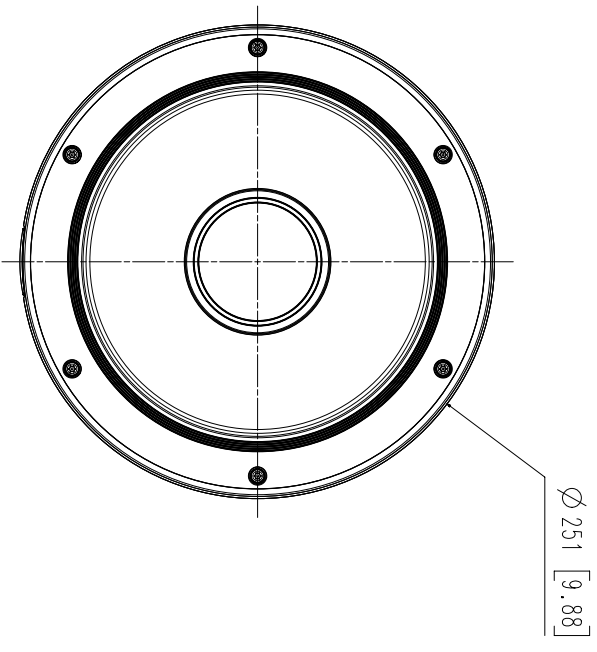

No.	MODEL NAME	DATE
1	PWM-9084QZ	'19.09.24
2	PWM-8082VT	'20.11.05
Unit:mm [inch]	SCALE: 1/1