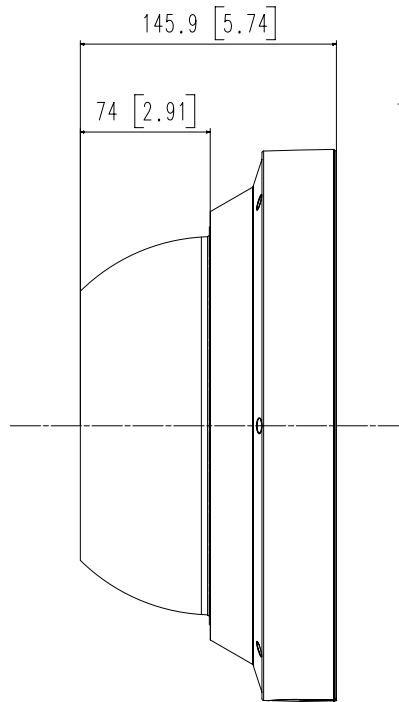

1	PNM-9084RQZ, PNM-9085RQZ	'19.10.01
No.	MODEL NAME	DATE
Unit:mm[inch]		SCALE:1/1
© Hanwha Techwin