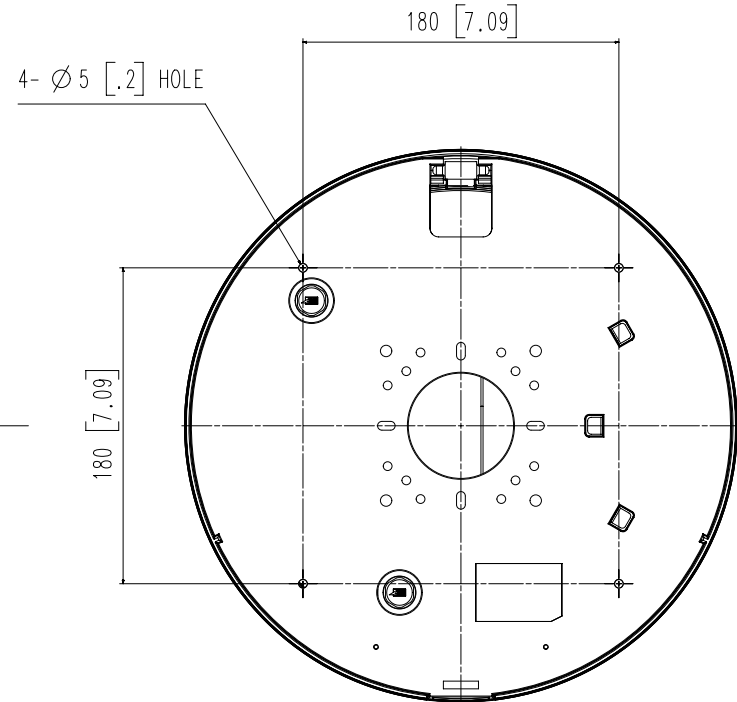

1	PNM-9084RQZ, PNM-9085RQZ	'19.10.01
No.	MODEL NAME	DATE
Unit:mm[inch]		SCALE:1/1
© Hanwha Techwin