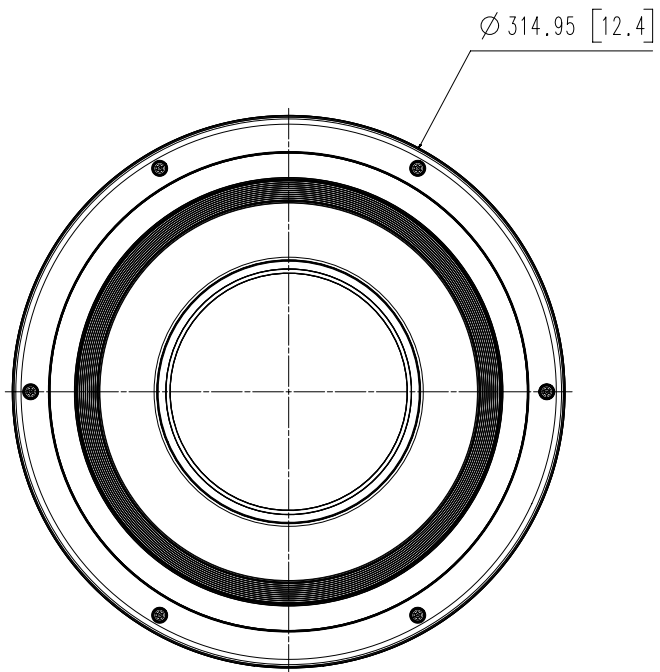

1	PNM-9084RQZ, PNM-9085RQZ	'19.10.01
No.	MODEL NAME	DATE
Unit:mm[inch]		SCALE:1/1
© Hanwha Techwin