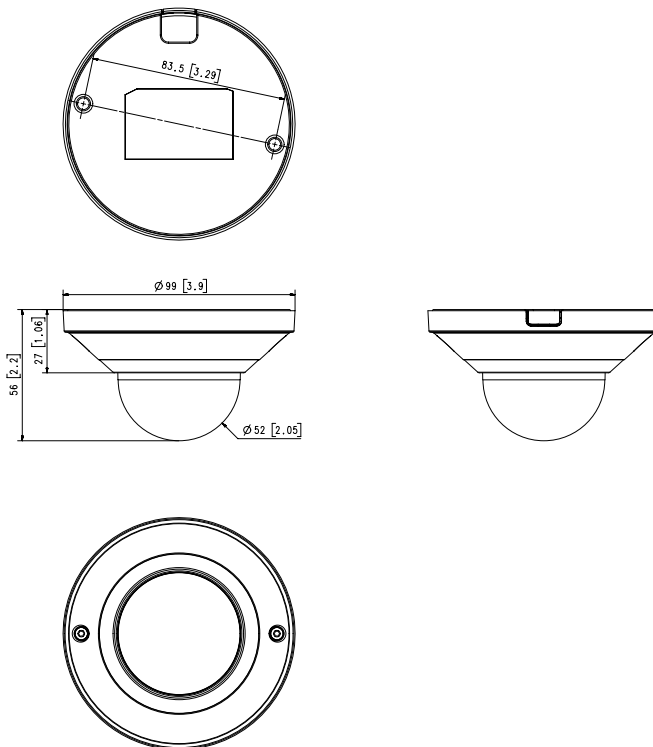

Mechanical

Color / Material	White / Plastic
RAL Code	RAL9003
Product Dimensions / Weight	Ø99.0x56.0mm(Ø3.9x2.2"), 165g(0.36 lb)
Hanging Mount (Dome)	SBP-099HMM

DORI (EN62676-4 standard)

Detect (25PPM/ 8PPF)	61.7m(202.31ft)
Observe (63PPM/ 19PPF)	24.7m(80.92ft)
Recognize (125PPM/ 38PPF)	12.3m(40.46ft)
Identify (250PPM/ 76PPF)	6.2m(20.23ft)

QND-8021

5MP H.265 Dome Camera(Q mini)

CAD

Unit: mm [inch]

milimeter (inch)