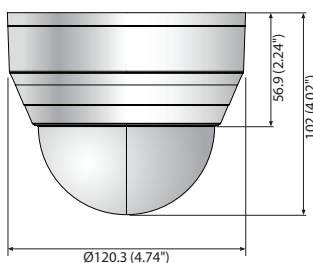

Dimensions

Unit : mm (inch)