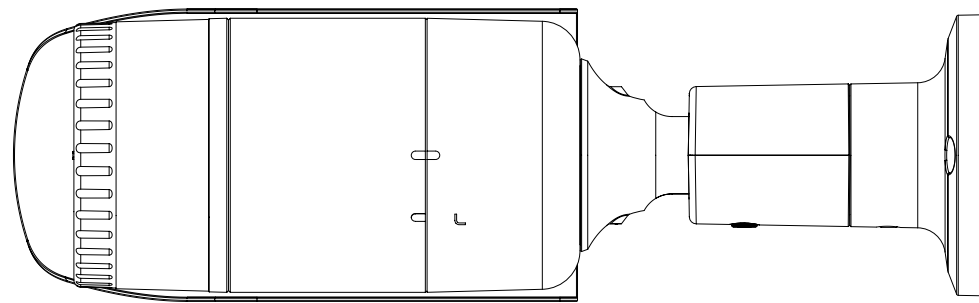

UNIT : mm [inch]
SCALE : 1/1