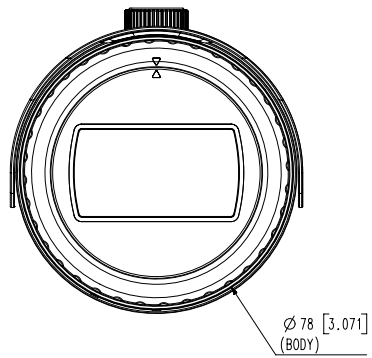

Mechanical

Color / Material	Dark grey / Aluminum
Product Dimensions / Weight	Ø78.0x259.8mm(Ø3.07x10.23"), 900g(1.98 lb)

DORI (EN62676-4 standard)

Detect (25PPM/ 8PPF)	Wide: 27.4m(89.85ft) / Tele: 128.8m(422.56ft)
Observe (63PPM/ 19PPF)	Wide: 11.0m(35.94ft) / Tele: 51.5m(169.02ft)
Recognize (125PPM/ 38PPF)	Wide: 5.5m(17.97ft) / Tele: 25.8m(84.51ft)
Identify (250PPM/ 76PPF)	Wide: 2.7m(8.99ft) / Tele: 12.9m(42.26ft)

UNIT : mm [inch]
SCALE : 1/1