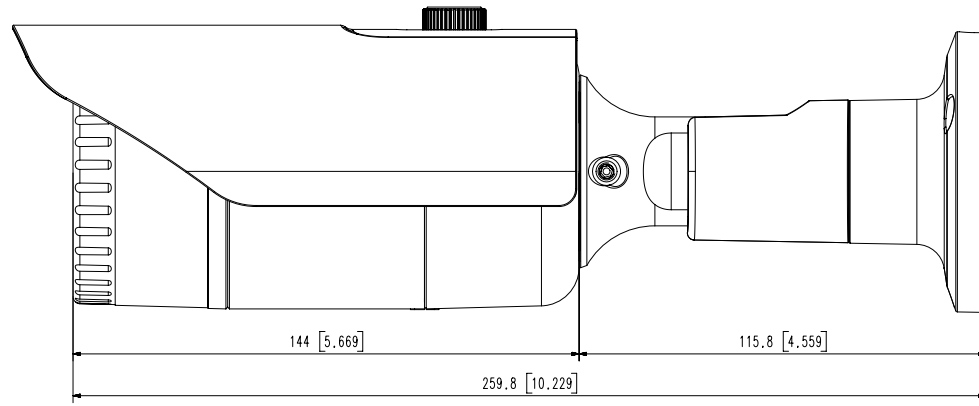

UNIT : mm [inch]
SCALE : 1/1