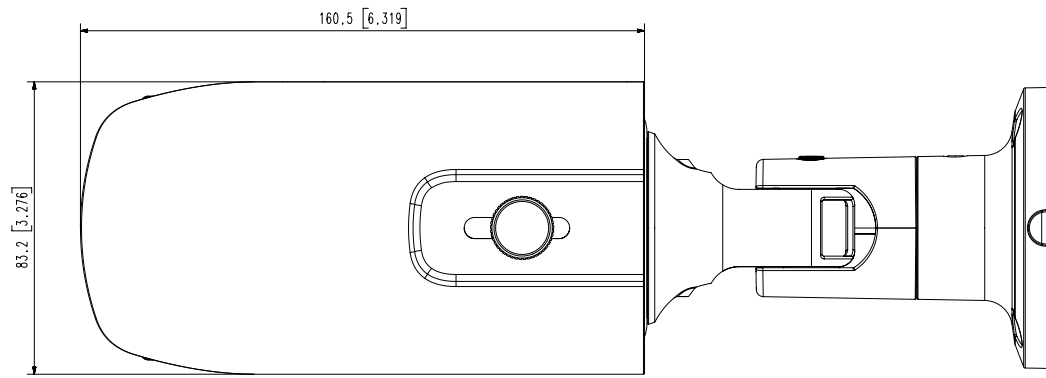

UNIT : mm [inch]
SCALE : 1/1