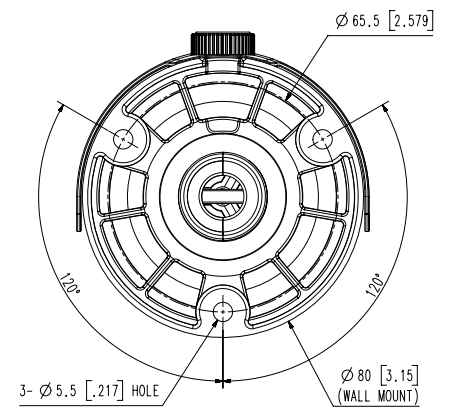

Mechanical

Color / Material	Dark grey / Aluminum
Product Dimensions / Weight	Ø78.0x259.8mm(Ø3.07x10.23"), 900g(1.98 lb)

DORI (EN62676-4 standard)

Detect (25PPM/ 8PPF)	Wide: 27.4m(89.85ft) / Tele: 128.8m(422.56ft)
Observe (63PPM/ 19PPF)	Wide: 11.0m(35.94ft) / Tele: 51.5m(169.02ft)
Recognize (125PPM/ 38PPF)	Wide: 5.5m(17.97ft) / Tele: 25.8m(84.51ft)
Identify (250PPM/ 76PPF)	Wide: 2.7m(8.99ft) / Tele: 12.9m(42.26ft)

UNIT : mm [inch]
SCALE : 1/1