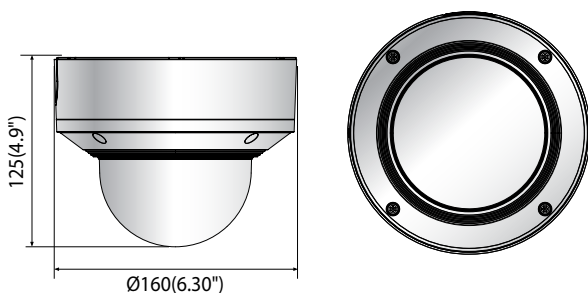

Dimensions

Unit : mm (inch)

Accessories (Optional)