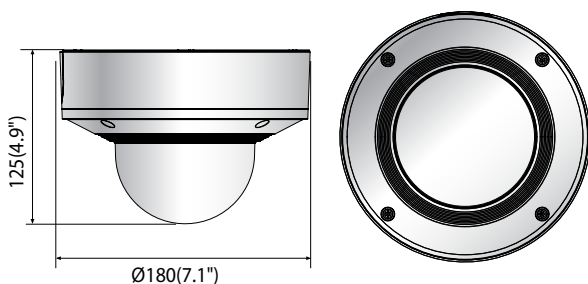

## Key Features

- Max. 2Megapixel & 5Megapixel resolution
- 0.07Lux@F1.4 (Color), 0.007Lux@F1.4 (B/W)
- Day & Night (ICR), WDR (150dB / 120dB)
- Modular structure and motorized PTRZ
- Hallway View, WiseStreamII Support
- Video & audio analytics, Audio playback
- DIS and shock detection with built-in gyro sensor
- IP67/IP66/IP6K9K, IK10+, NEMA4X
- PoE, 12VDC, 24VAC (Optional)

## Dimensions

Unit : mm (inch)